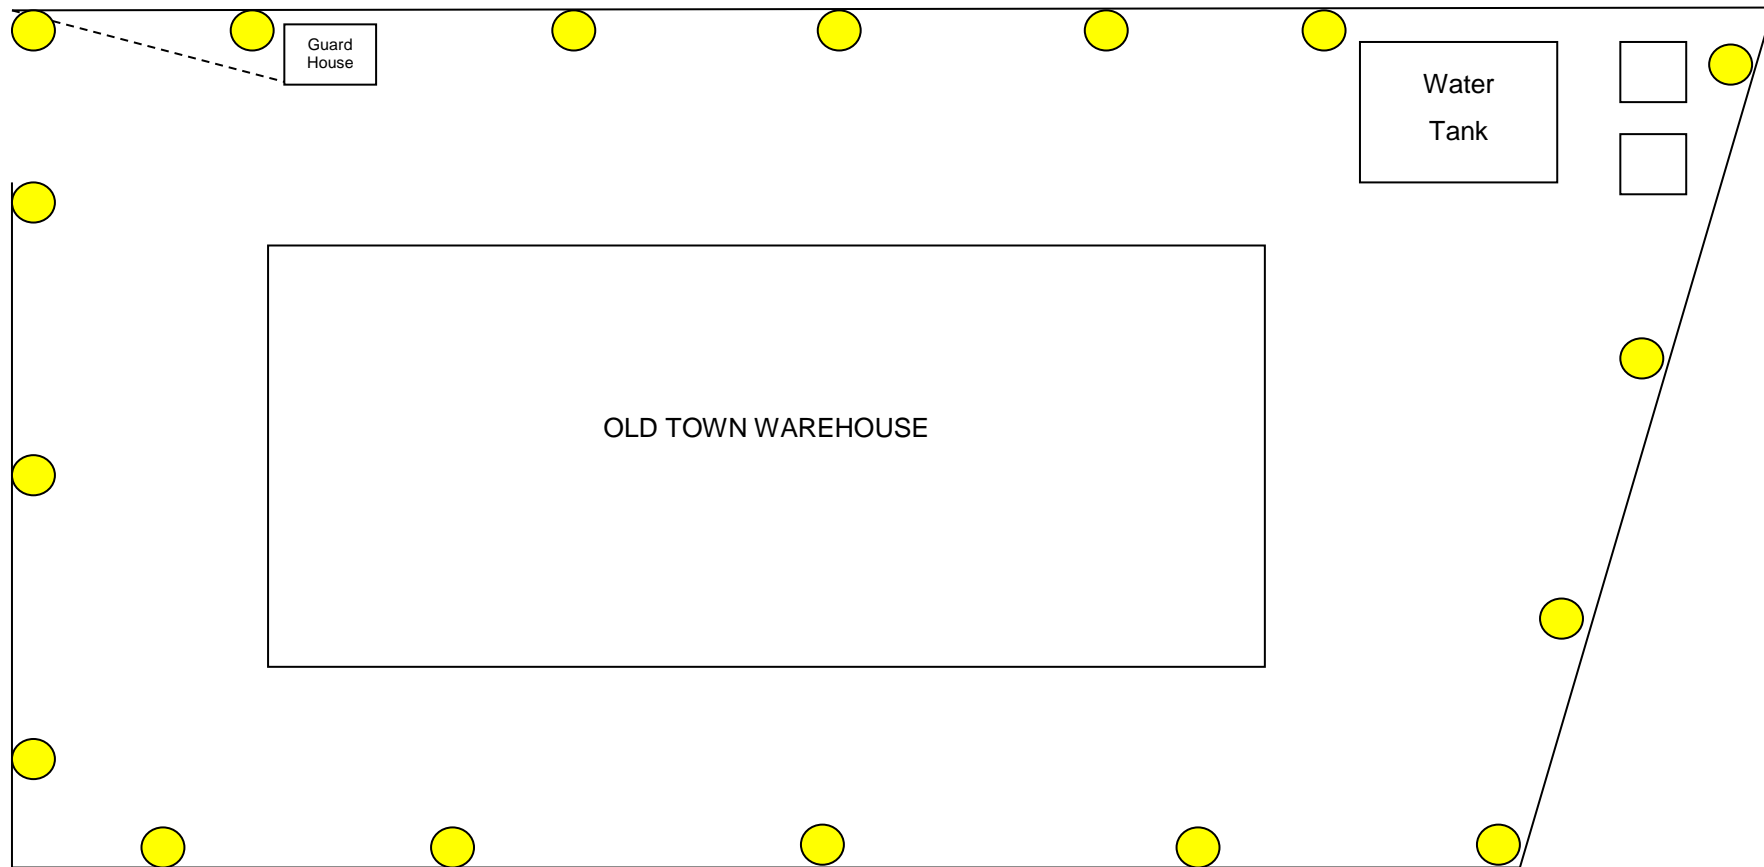

# OLD TOWN JOHOR WAREHOUSE LOCATION OF 1<sup>st</sup> LINE DEFENSE

**LEGEND:**  
● 1<sup>st</sup> LINE (17 units)

**OLDTOWN JOHOR WAREHOUSE**  
**LOCATION OF 2<sup>nd</sup> & 3<sup>rd</sup> LINE DEFENSE**